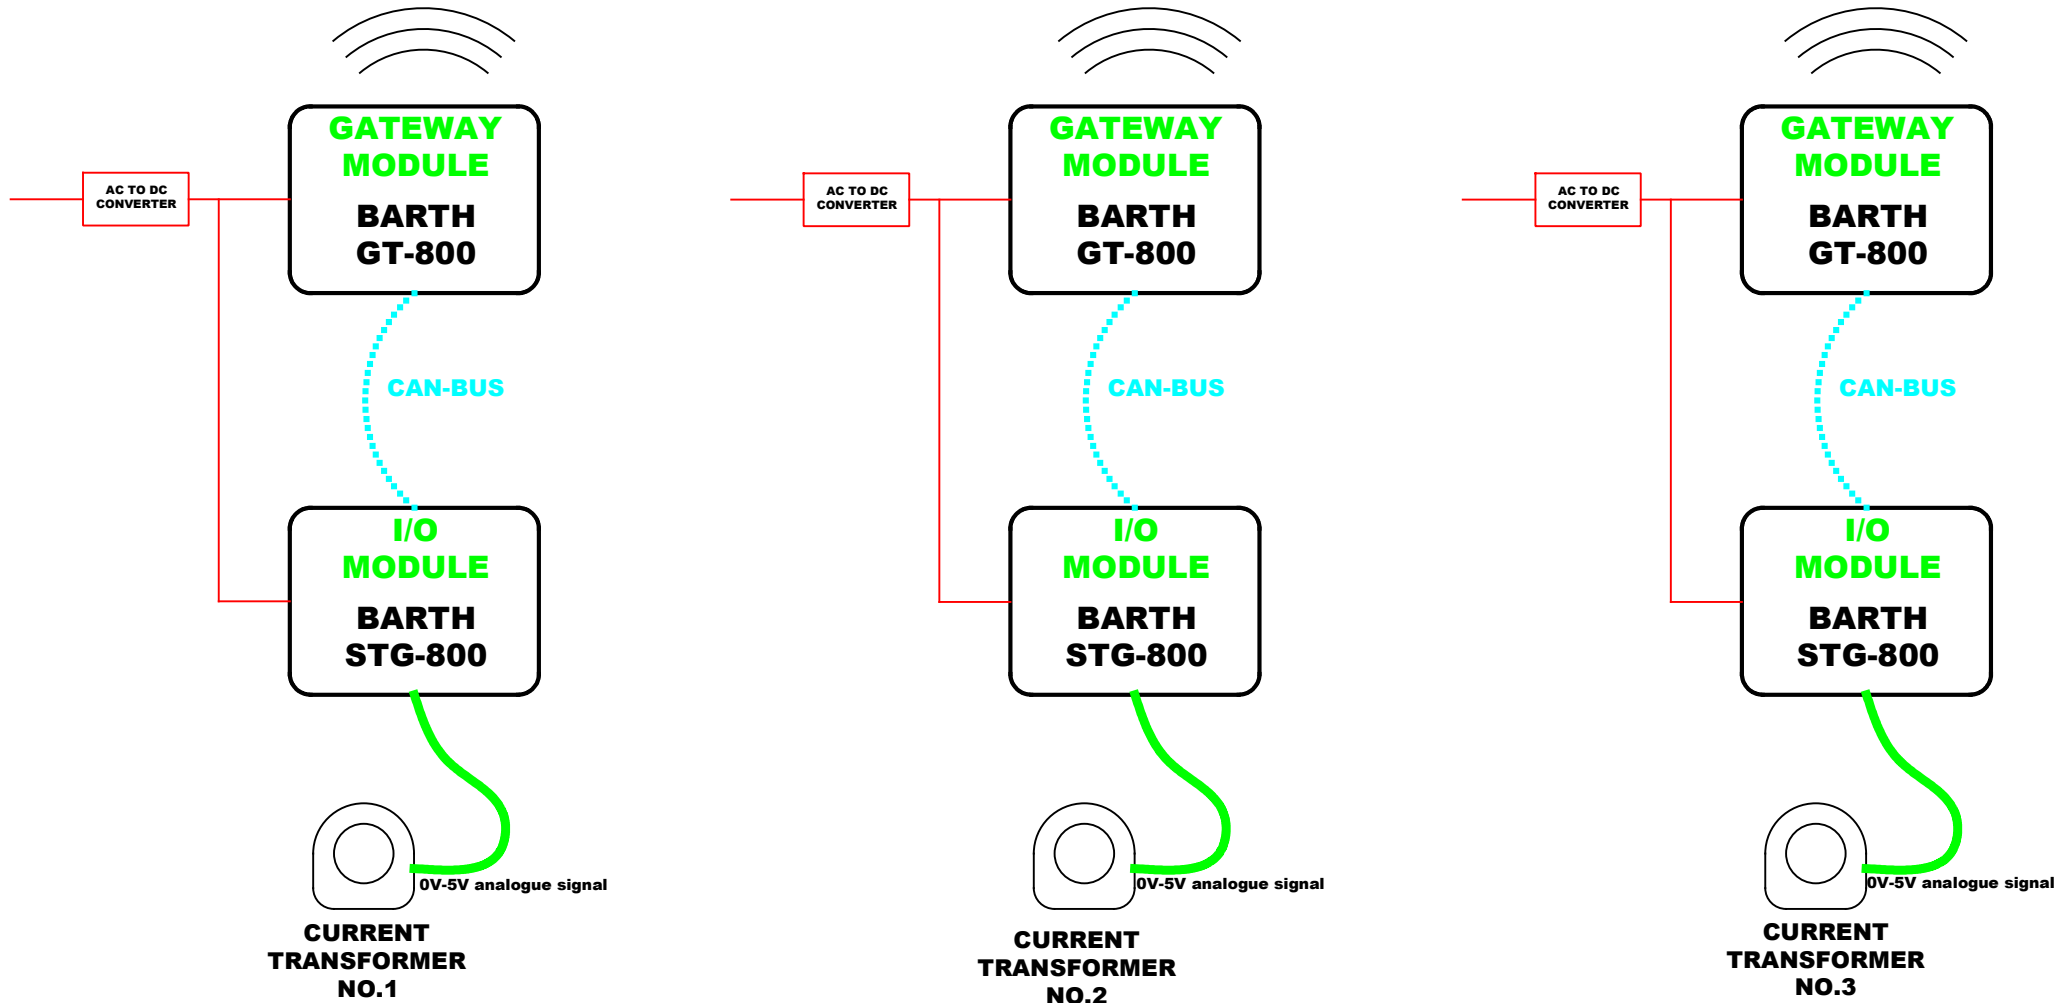

**WEB INTERFACE
DATA MONITORING
(LOCAL OR PUBLIC)**

CONTROLLER LAYOUT

DRAWING NUMBER: INDIVIDUAL TOPOGRAPHY		www.o2m8.net
NOT TO SCALE	REV. 0	SEPT 2021
		think@o2m8.net